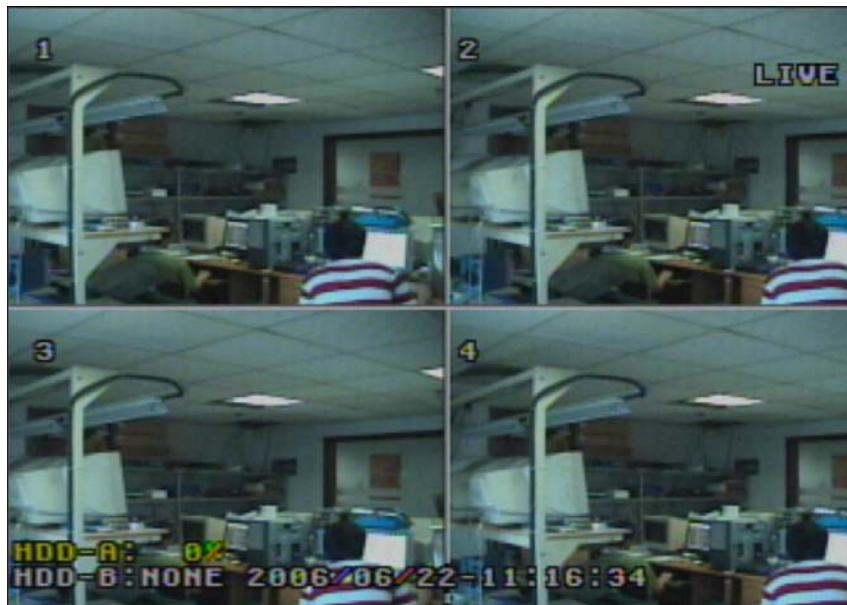

MPEG4 Stand Alone DVR With Built CD Writer

Features

- MPEG4: high quality and fast streaming
- Triplex: Recording, Playback and Networking at the same time
- 4-8 or 16 Camera Inputs
- Real Time Live: 120 frame recording
- Easy to use GUI
- Powerful Network: Live monitoring, Remote playback, Data backup and System upgrade available
- Various Backup: USB and CD-RW
- Built in Viewer program available.
- System stability: Optimized board and system layout Watchdog, Recovery
- Watermark (on network backup)
- Jog shuttle and LCD display
- VGA output

LIVE MONITORING SCREEN

REMOTE MONITORING SCREEN

DVR Set Up

Set up allows users to navigate through and choose parameters such as resolution, frame per second recording type, network type & Backing up of data. Set up main window above all parameters set by pressing button on unit or through the remote controller and these can be set up remotely as well with full remote control supported.